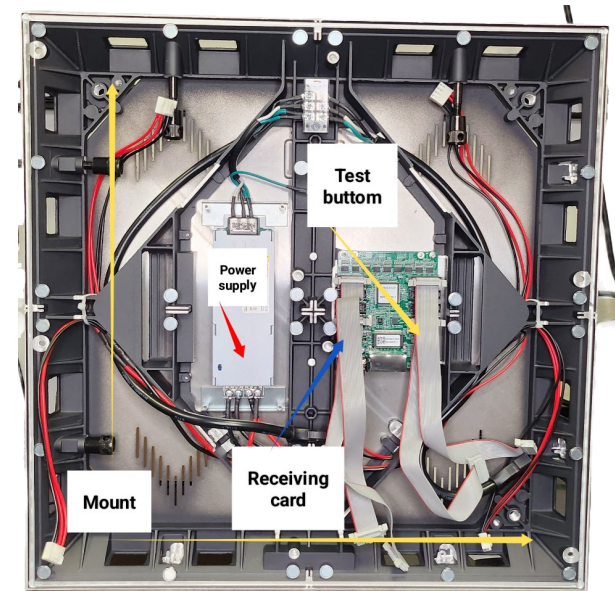

Tech support Memo 03/10/2023 Mounting Issues for Glory Model

Product : Glory 20x20

Pixels : P3.9 and P2.5

*"Please mount the cabinets in this specific direction.
The cabinets come in 2 pairs, so please disconnect the
latches to mount them vertically. If you have any ques-
tions or doubts, please call tech support or send an
email prior to installation.*

Thank you."