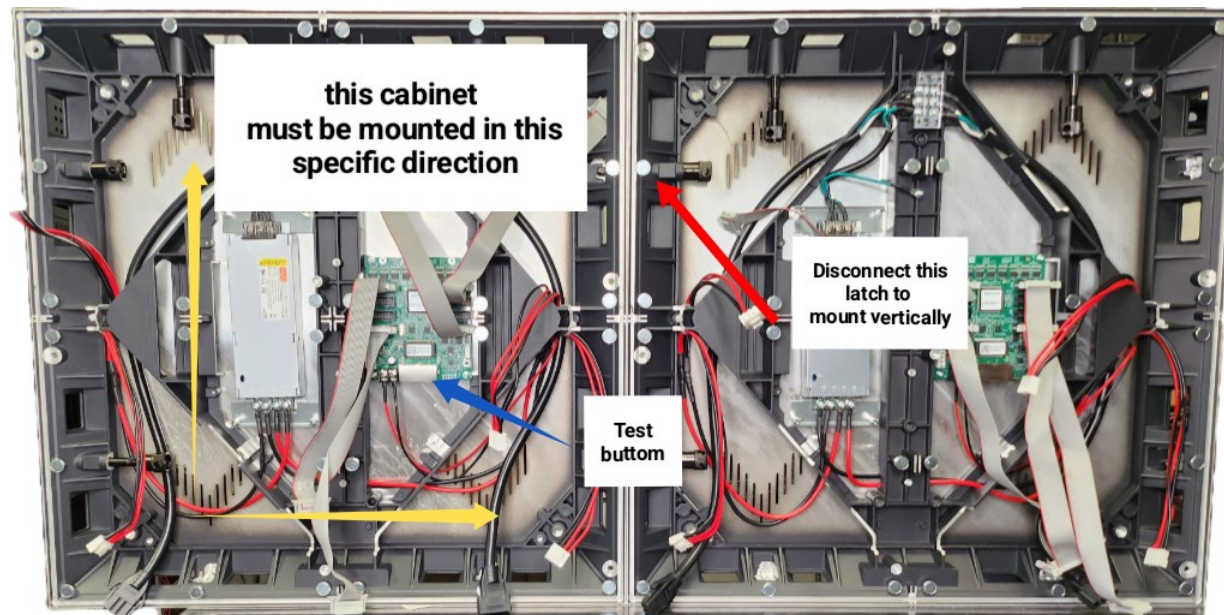

Tech support Memo 03/10/2023 Mounting Issues for Glory Model

Product : Glory 20x20

Pixels : P3.9 and P2.5

*"Please mount the cabinets in this specific direction.
The cabinets come in 2 pairs, so please disconnect the
latches to mount them vertically. If you have any ques-
tions or doubts, please call tech support or send an
email prior to installation.*

Thank you."